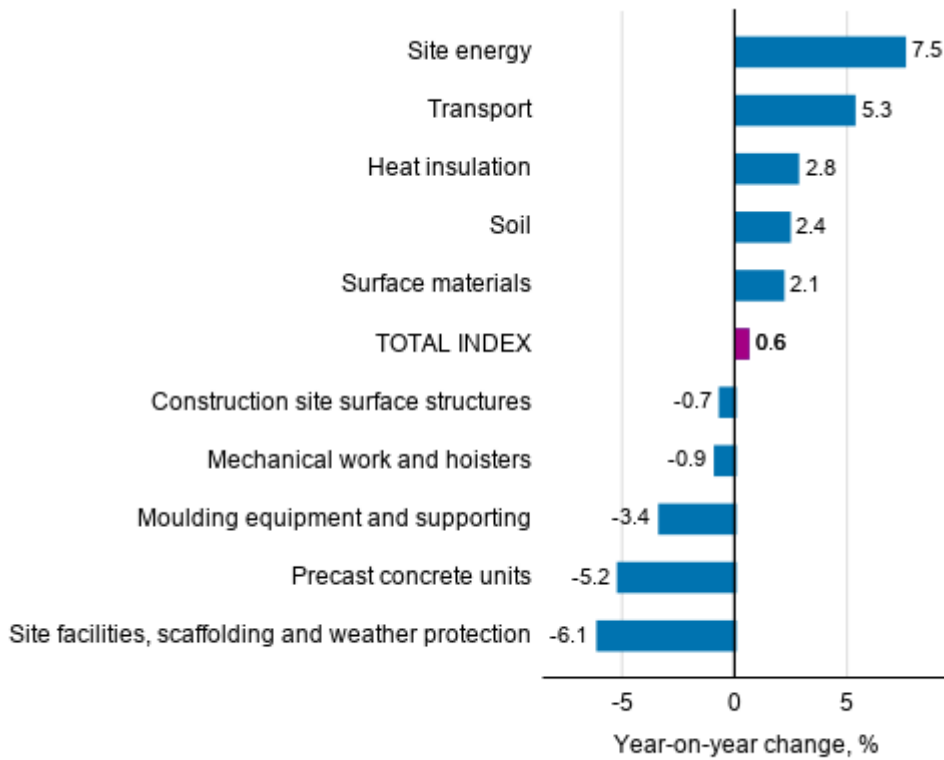

Appendix figures

Appendix figure 1. Input indices 2015=100, largest annual changes, per cent

Source: Statistics Finland