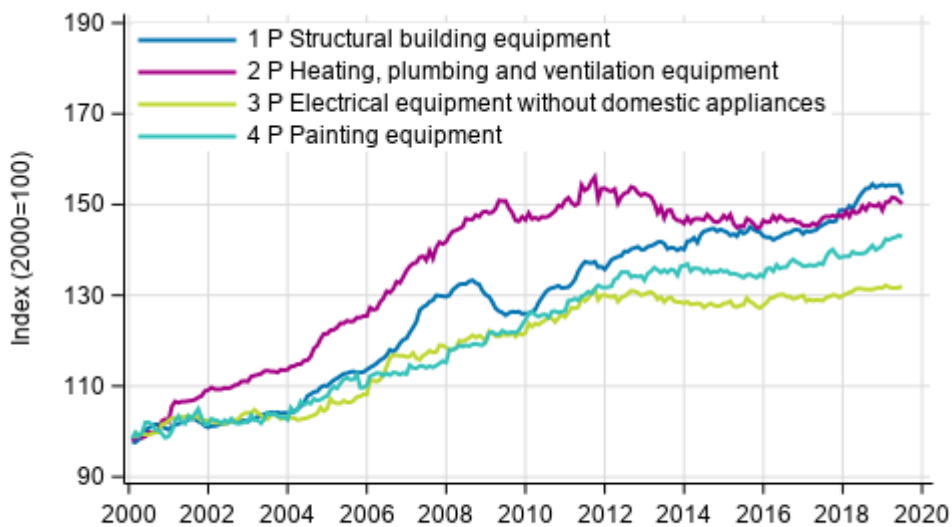

Appendix figure 2. Index clause sub-indices P 2000=100

Source: Statistics Finland