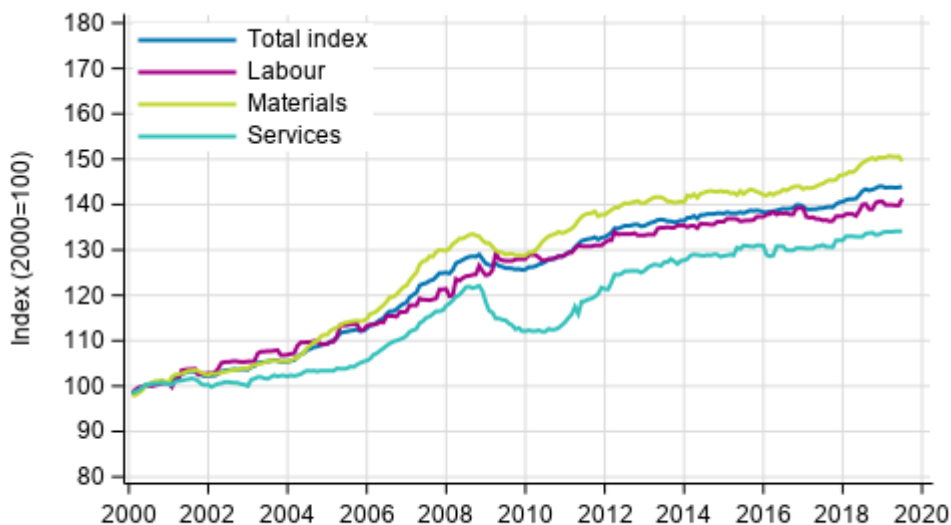

# Building cost index

2019, June

## Building costs rose by 0.6 per cent in June year-on-year

According to Statistics Finland, building costs rose by 0.6 per cent in June 2019 compared with the previous year's June. The prices of labour inputs and services increased by 0.9 per cent. The prices of materials went up by 0.3 per cent from June 2018.

### Long term development of the Building Cost Index

Source: Statistics Finland

From May to June, the total index of building costs remained almost on level with the previous month. The prices of materials decreased by 0.7 per cent, but the prices of labour inputs increased by 1.0 per cent. The prices of services remained on level with May.